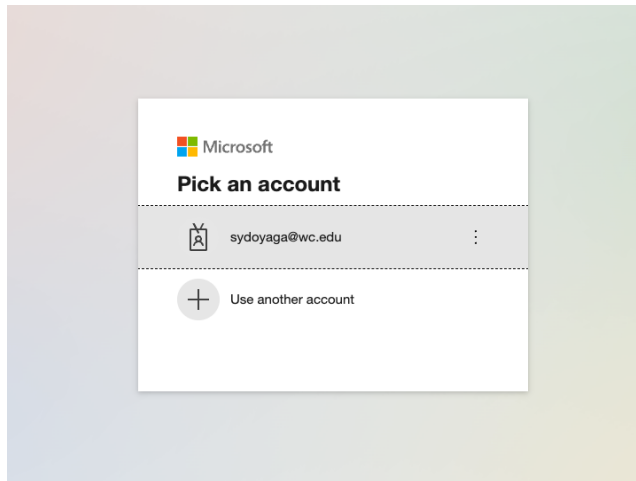

How to Log into Watermark Planning and Self Study

1. Visit and Bookmark: <https://login.watermarkinsights.com/connect/weatherford>
2. Log in using your Weatherford College Single sign-on email account and password.

3. You can also access Watermark via Canvas:

4. This is the screen you should see when successfully logging into Watermark: