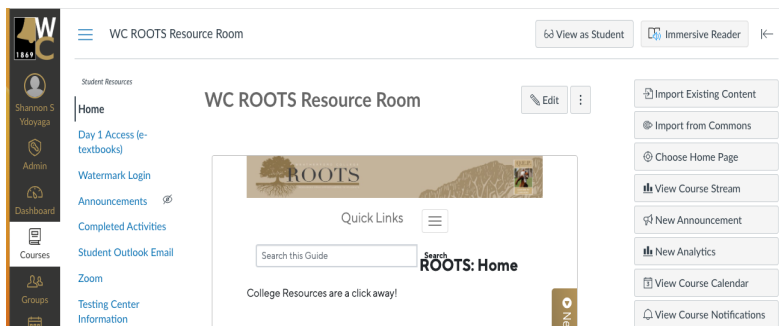

How to Log into Watermark Planning and Self Study

1. Visit and Bookmark: <https://login.watermarkinsights.com/connect/weatherford>
2. Log in using your Weatherford College Single sign-on email account and password.

3. You can also access Watermark via Canvas:

4. This is the screen you should see when successfully logging into Watermark: